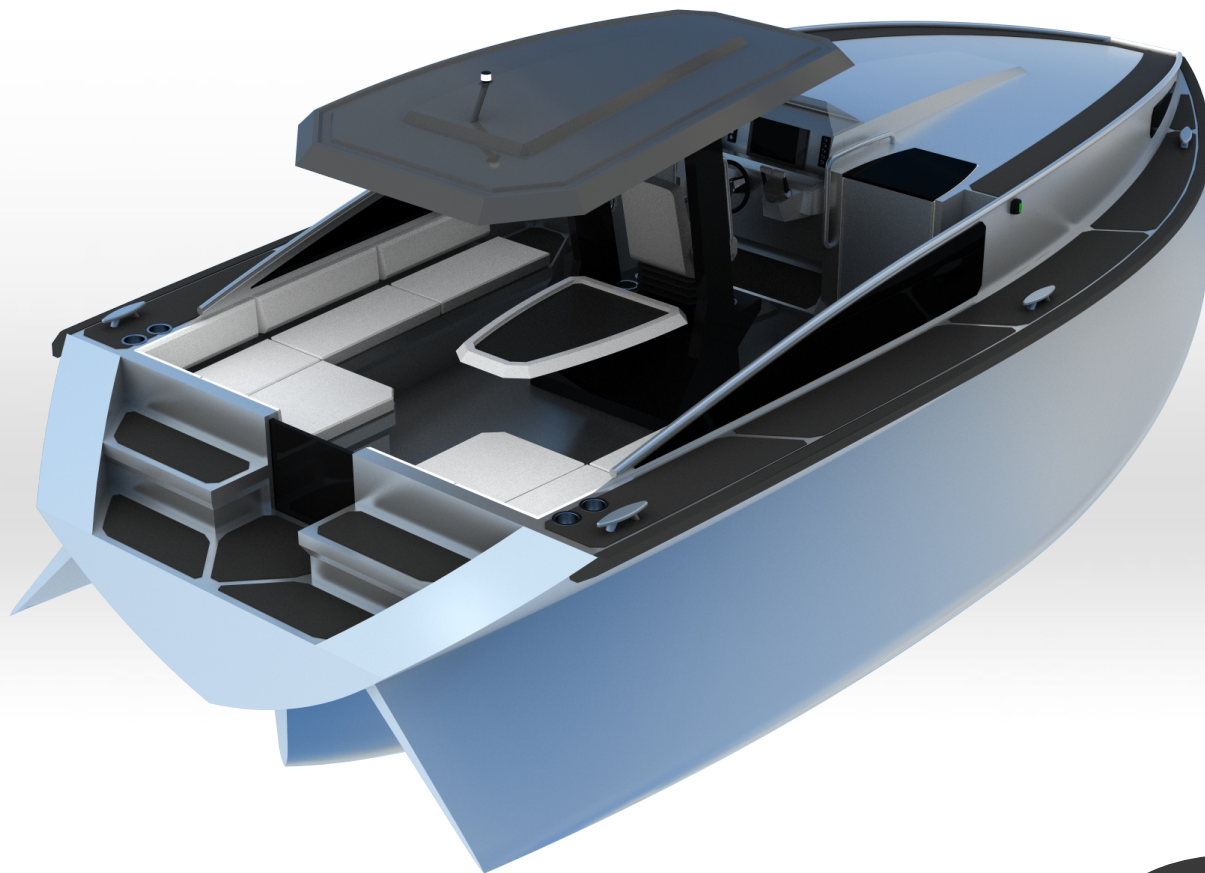

ADV
YACHTS

dolph

TRIMONORAN 34

SPECIFICATION

ADV
YACHTS

Length : 10.36 m

Beam : 4.50 m

Draft : 1.175 m

Dry weight : 3,000 kg

Capacity : 12 people

Propulsion : Electric

Max speed : 20 knots

CE Class : C

Number of cabins : 1 (4 berths)

Material of the hull : Marine Aluminium

Options : Toilet, AC, Heater