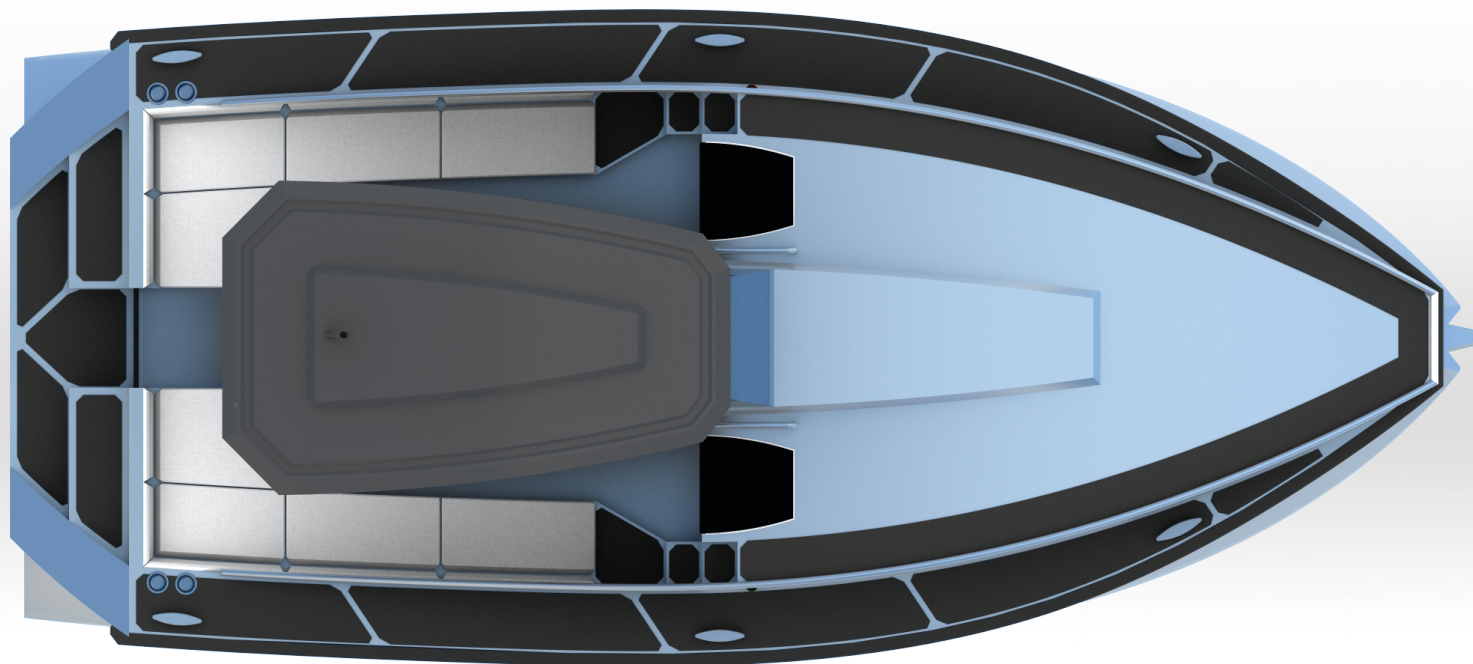

ADV
YACHTS

dolph

TRIMONORAN 34

SPECIFICATION

ADV
YACHTS

Length : 10.36 m

Beam : 4.50 m

Draft : 1.175 m

Dry weight : 3,000 kg

Capacity : 12 people

Propulsion : Electric

Max speed : 20 knots

CE Class : C

Number of cabins : 1 (4 berths)

Material of the hull : Marine Aluminium

Options : Toilet, AC, Heater