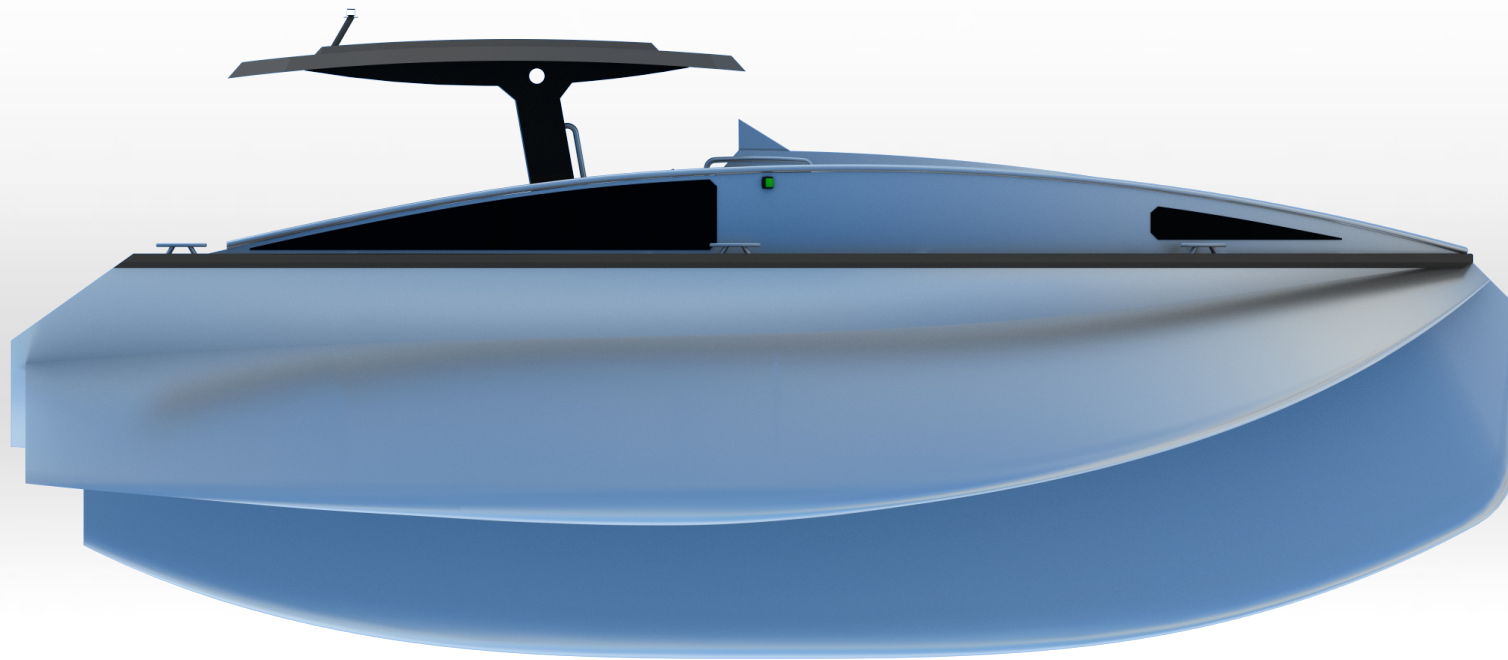

ADV
YACHTS

dolph

TRIMONORAN 34

SPECIFICATION

ADV
YACHTS

Length : 10.36 m

Beam : 4.50 m

Draft : 1.175 m

Dry weight : 3,000 kg

Capacity : 12 people

Propulsion : Electric

Max speed : 20 knots

CE Class : C

Number of cabins : 1 (4 berths)

Material of the hull : Marine Aluminium

Options : Toilet, AC, Heater