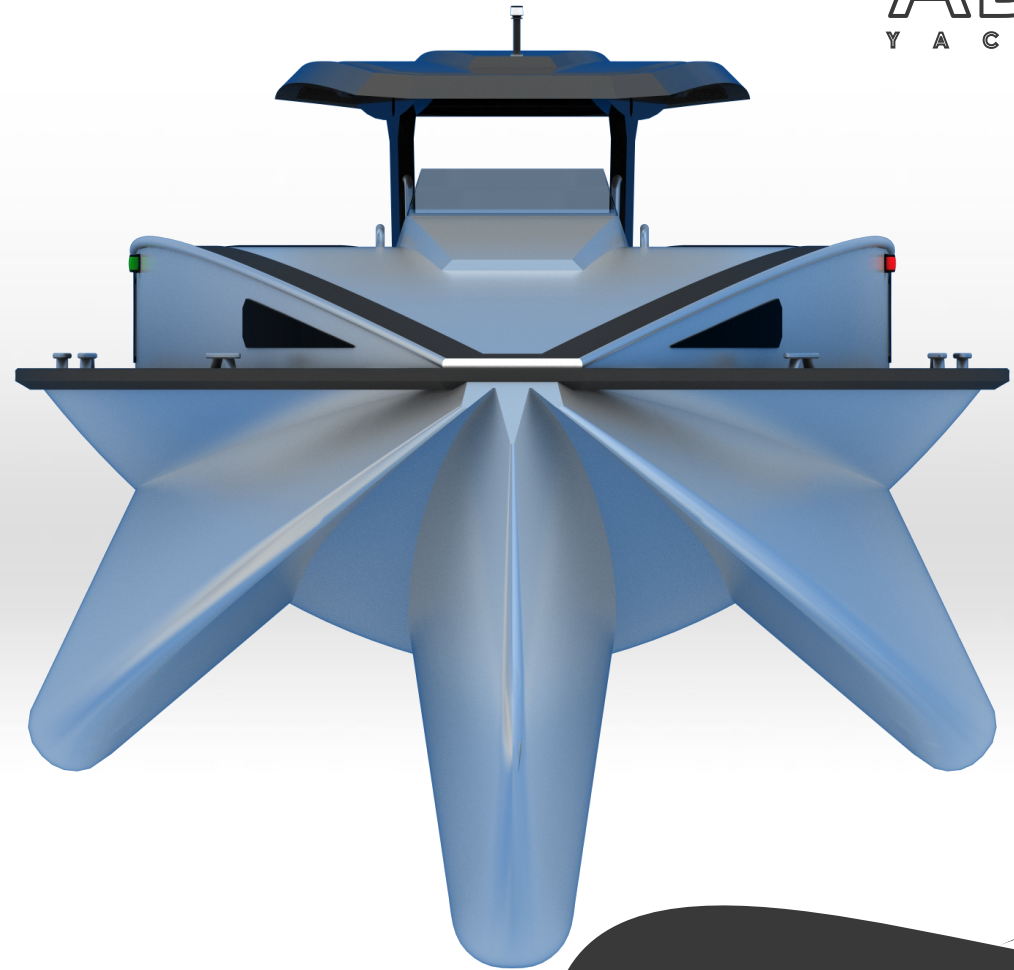

ADV
YACHTS

dolph

TRIMONORAN 34

SPECIFICATION

ADV
YACHTS

Length : 10.36 m

Beam : 4.50 m

Draft : 1.175 m

Dry weight : 3,000 kg

Capacity : 12 people

Propulsion : Electric

Max speed : 20 knots

CE Class : C

Number of cabins : 1 (4 berths)

Material of the hull : Marine Aluminium

Options : Toilet, AC, Heater